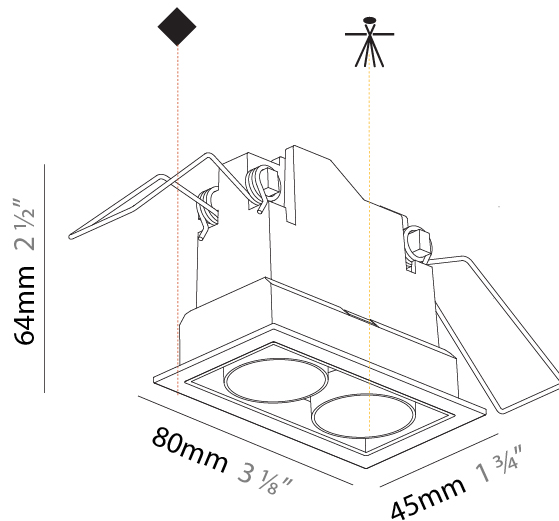

GENERAL

Series: Magiq Micro Dot
 Subseries: Magiq 2 Cell Micro-Dot
 Brand: Prolicht
 Division: Architectural
 Mounting Type: Trimless
 Mounting Location: Ceiling
 Subcategory: Downlight

PHYSICAL

Shape: Rectangle
 Length (mm): 70
 Length (in): 2 ¾
 Width (mm): 35
 Width (in): 1 ⅜
 Height (mm): 65
 Height (in): 2 ⅞
 Ceiling Thickness (mm): 12.5
 Ceiling Thickness (in): 1/2
 Min. Recessing Depth (mm): 100
 Min. Recessing Depth (in): 3 ⅙
 Light Distribution: Downlight
 Weight (kg): 0.241
 Weight (lbs): 0.53
 Fixture Finish: BLK
 Fixture Material: Aluminum Die Cast
 Cut-out Measurements: 82mm / 3 1/4" x 42mm / 1 5/8"
 Upon Request: Unique Ceiling Thickness

GENERAL

Series: Magiq Micro Dot
Subseries: Magiq 2 Cell Micro-Dot
Brand: Prolicht
Division: Architectural
Mounting Type: Recessed
Mounting Location: Ceiling
Subcategory: Downlight

PHYSICAL

Shape: Rectangle
Length (mm): 80
Length (in): 3 1/8
Width (mm): 45
Width (in): 1 3/4
Height (mm): 64
Height (in): 2 1/2
Ceiling Thickness (mm): 10 / 12.5 / 15 / 25 / 30
Ceiling Thickness (in): 3/8 or 1/2 or 9/16 or 1 or 1 3/16
Min. Recessing Depth (mm): 100
Min. Recessing Depth (in): 3 15/16
Light Distribution: Downlight
Weight (kg): 0.145
Weight (lbs): 0.32
Fixture Finish: SSR / BKV / CWI / CRY / HAB / UFT / ITA / RUA / FTG / MYG / LOD / PUS / FRO / FUP / KIA / POP / BLS / SPG / MEY / GOH / GUM / CHC / COM / ABZ / JAG / OBR / MOS / ROR
Fixture Material: Aluminum Die Cast
Cut-out Measurements: 73mm / 2 7/8" x 38mm / 1 1/2"

Optic°: 22 / 38

RATINGS AND CERTIFICATIONS

Certified By: CSA Certified to UL and CSA Standards
IP rating: IP44

73mm x 38mm
2 7/8" x 1 1/2"

100mm
3 15/16"

10 - 30mm
3/8" - 1 3/16"

MAGIQ 2 CELL MICRO-DOT RECESSED