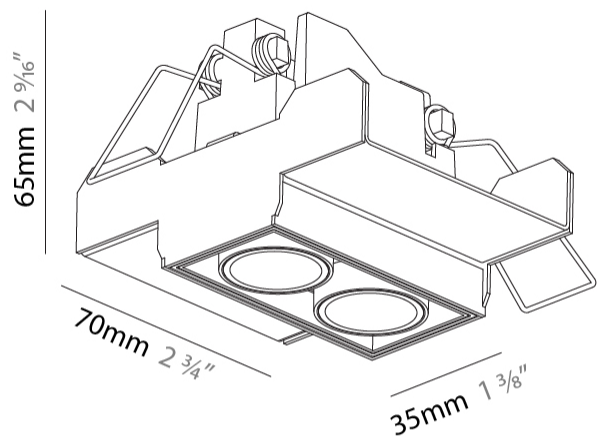

GENERAL

Series: Magiq Micro Dot
 Subseries: Magiq 2 Cell Micro-Dot
 Brand: Prolicht
 Division: Architectural
 Mounting Type: Trimless
 Mounting Location: Ceiling
 Subcategory: Downlight

PHYSICAL

Shape: Rectangle
 Length (mm): 70
 Length (in): 2 ¾
 Width (mm): 35
 Width (in): 1 ⅜
 Height (mm): 65
 Height (in): 2 ⅞
 Ceiling Thickness (mm): 12.5
 Ceiling Thickness (in): 1/2
 Min. Recessing Depth (mm): 100
 Min. Recessing Depth (in): 3 ⅙
 Light Distribution: Downlight
 Weight (kg): 0.241
 Weight (lbs): 0.53
 Fixture Finish: BLK
 Fixture Material: Aluminum Die Cast
 Cut-out Measurements: 82mm / 3 1/4" x 42mm / 1 5/8"
 Upon Request: Unique Ceiling Thickness

OPTICAL

Optic°: 22 / 38
 Upon Request: Special Beam Angles

RATINGS AND CERTIFICATIONS

Certified By: CSA Certified to UL and CSA Standards
 IP rating: IP44

82mm x 82mm
3 1/4" x 3 1/4"

120mm
4 3/4"

12 1/2mm
1/2"

GENERAL

Series: Magiq Micro Dot
Subseries: Magiq 2 Cell Micro-Dot
Brand: Prolicht
Division: Architectural
Mounting Type: Recessed
Mounting Location: Ceiling
Subcategory: Downlight

PHYSICAL

Shape: Rectangle
Length (mm): 80
Length (in): 3 1/8
Width (mm): 45
Width (in): 1 3/4
Height (mm): 64
Height (in): 2 1/2
Ceiling Thickness (mm): 10 / 12.5 / 15 / 25 / 30
Ceiling Thickness (in): 3/8 or 1/2 or 9/16 or 1 or 1 3/16
Min. Recessing Depth (mm): 100
Min. Recessing Depth (in): 3 15/16
Light Distribution: Downlight
Weight (kg): 0.145
Weight (lbs): 0.32
Fixture Finish: SSR / BKV / CWI / CRY / HAB / UFT / ITA / RUA / FTG / MYG / LOD / PUS / FRO / FUP / KIA / POP / BLS / SPG / MEY / GOH / GUM / CHC / COM / ABZ / JAG / OBR / MOS / ROR
Fixture Material: Aluminum Die Cast
Cut-out Measurements: 73mm / 2 7/8" x 38mm / 1 1/2"